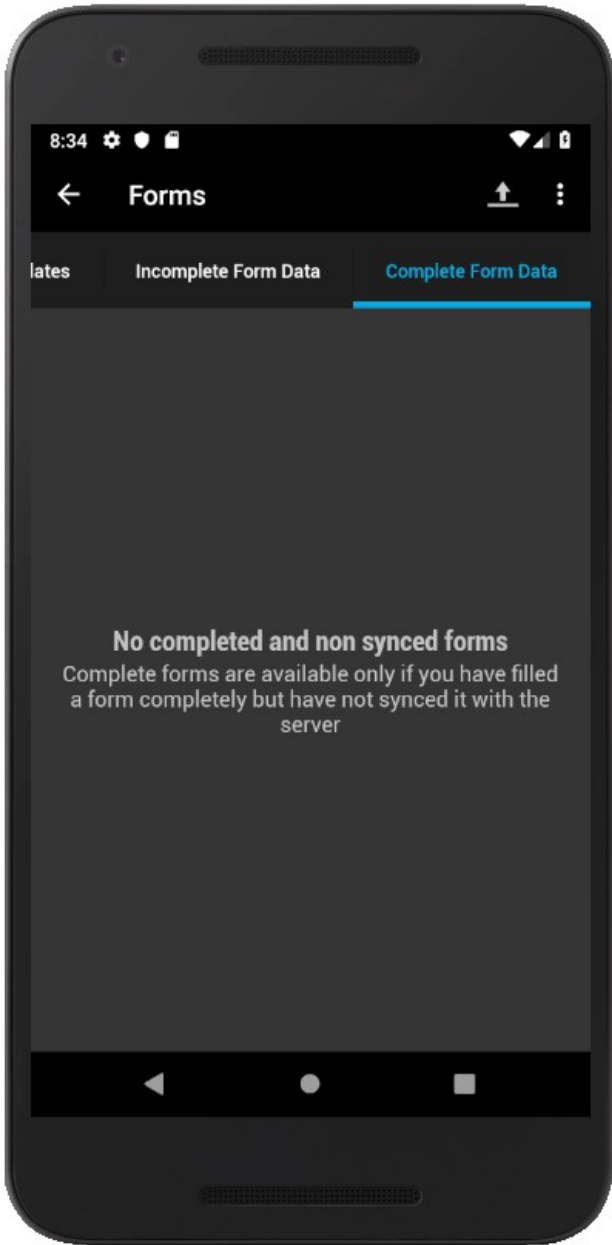

```
noDataTipTextView.setTypeface(Fonts.roboto_medium(getActivity()))
```

robo\_light (original):

robo\_medium:

robo\_regular:

robo\_thin:

robo\_bold: